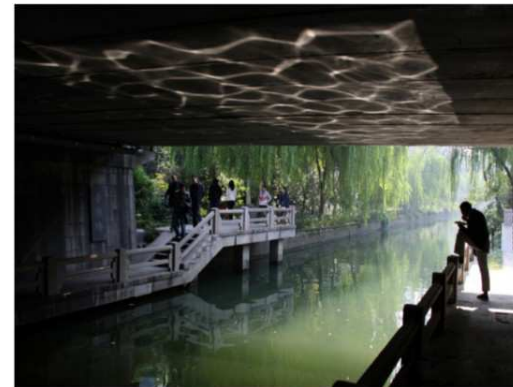

Voltage input: AC100-240V, 47-60Hz.
 Rated Power: 15W (12W@25°C Peak output)
 Luminaire Efficiency: >0.8, Light Efficacy >4l.1lm/W.
 LED Lumens: 6pcs * Lumiled White color LED 700mA Driving, total 493 Lumens, Max 52 Lux @ 3 Meters
 LED CCT: could be sun up to sunset all CCT, 1700K-8000K.
 Field Angle(10%): standard 90°, when connect light beam with no related dark hole calculate as 75°
 Control signal: DMX512, 32 bit ARM MCU, PWM>600Hz, Video flicker free.
 Dimming Curve: Dim 4 square law dimming, smooth in low DMX Value dimming, not Jumping, no vision shock
 Control mode: Meet E1.11 - 2004 USITT DMX512-A/stand alone/master and slave, effect speed and brightness adjustable.
 Chanel option: 5CH, Dimmer, Color, Speed, Shutter, dimming Curve, could choose 10CH.
 Housing material: Die cast aluminum ADC12, standard Matte black, customized glossy White painting, barndoor available.
 Safty: Class II, 3C*1.5mm2 VDE cable, Flame Rating V-1, Protect Rated IP66 with Vent.
 Operate temperature: -20~+45°C, Lamp body peak temperature 60°C@25°C Environment.
 Certification: Product pass CE, Rohs, SMPS pass CQC or UL60950, UL8750.
 Insulated: Dielectric strength 1.5KV, Impedance strength > 2 MΩ
 Weight: 1.5KG, with yokes 3mm thick supporting bracket.
 Size: L*W*H=165*145*184mm

产品特点 Features:

理念为水射光, 亦即水漾光影
 模拟风力吹拂下的动态水面反射太阳光到受照物
 正向投光式应用, 水波纹交叉荡漾, 速度可调, 光斑角度适中, 可拼接
 Lumiled LED灯珠, 低功耗, 性能稳定, 寿命长, 高亮度, 493流明输出
 DMX512信号控制, 自走、主从机控制, 多机互联控制, 触摸设置led显示屏
 LED显示可自动关闭, 自动显示DMX信号正常与否
 内置Dim4曲线调光从0-100%, 调光频率600Hz, 拍照无闪烁
 内置温度控制功能, 当LED工作过热时, 智能降低LED的输出功率, 15000小时产品寿命
 配备透气阀, 内外气压平衡, 玻璃面内部受热时无雾气

优点

- 使用非线性光学成像技术
- 水射光理念光学效果与自然光学效果高度吻合
- 吻合大量诗意盎然的情景: 水漾清波, 揉香弄影
- 光斑高对比度, 速度可调, 可拼接
- 模拟太阳照射到水面上反射到建筑物与植物上的斑驳光影

The Element Series 美丽中国系列 Beach Goer V100 弄潮V100